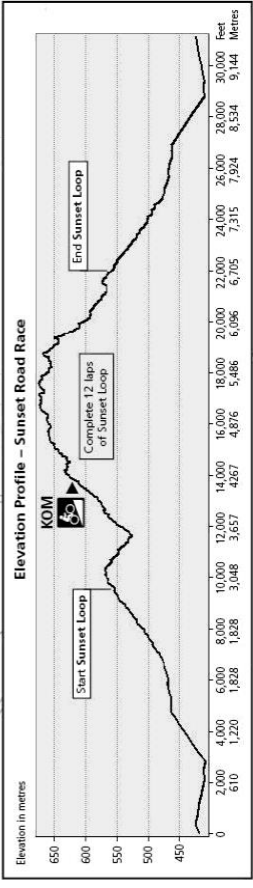

# STAGE 5 - THE BEAVER MEDICAL GROUP MEN'S SUNSET ROAD RACE

SEE ENLARGEMENT

MAP 1 of 2

For more detail see  
Sunset Loop,  
Map 2